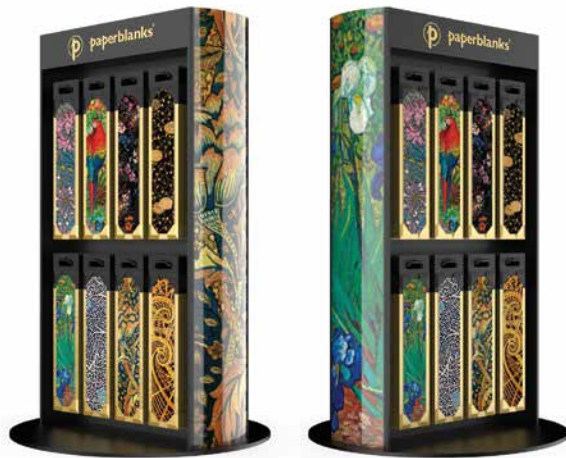

The Accessory Tier comes with customizable metal hooks that can be adapted to different packaging sizes and holds up to 75 bookmarks, 60 pen loops and 36 washi tape packages within each section of the tier. With 4 sections to fill within the tier, you can customize each section based on your product preferences. The accessory tier can also fit the corrugated accessory display which holds 9 pencil cases or 15 playing card decks.

Accessory Tier

COUNTERTOP DISPLAY HEADER & BASE

BLACK

Display Header, 3½" H 4.0 lb

Turntable, 1½" H 4.6 lb

BEECH

Display Header, 3½" H 7.1 lb

ACCESSORIES COUNTERTOP DISPLAY