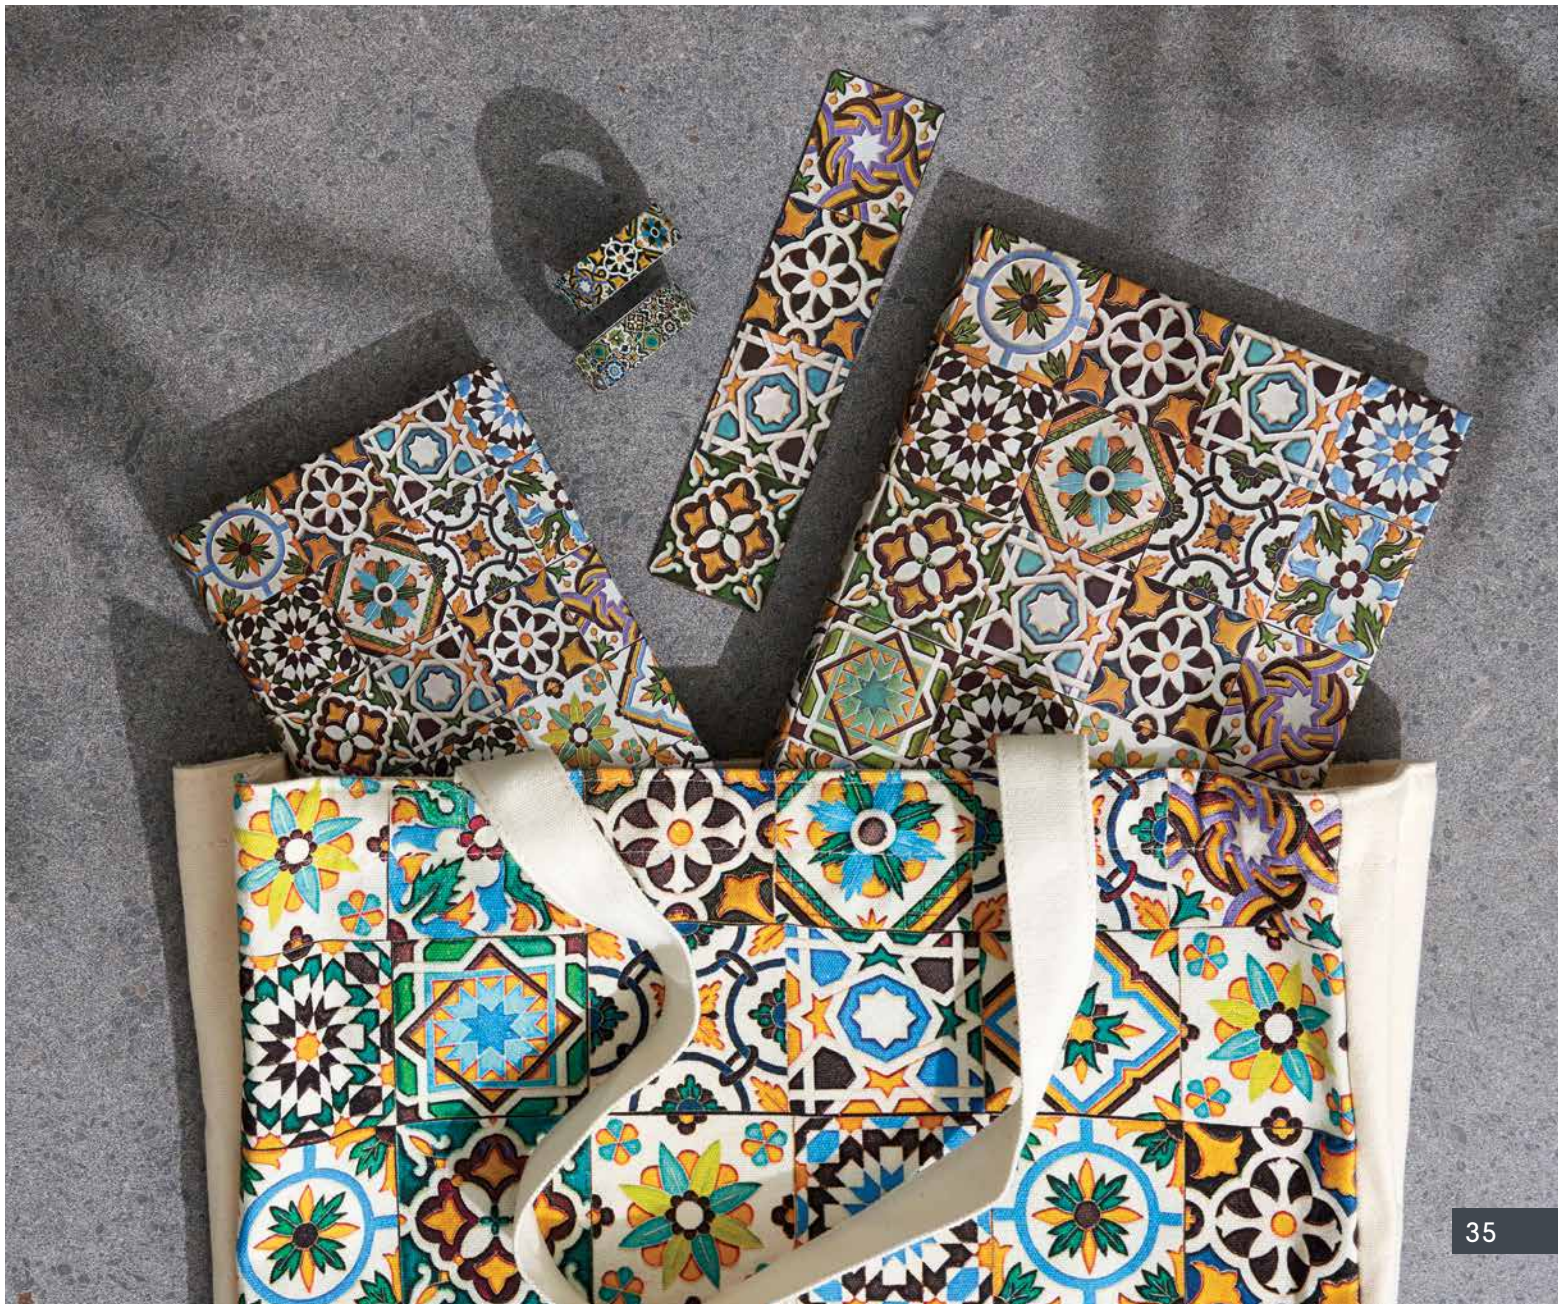

Dot-Grid Planners

This item is added to

PORTUGUESE TILES

NEW

Porto Midi

4 1/4" x 7" • 120 gsm

$21.95	176 Pages	9 781439 797198

FEATURES

- Hardcover and softcover Flexi options
- Maxi size format (elastic closure) with 192 pages of 120 gsm paper
- Midi size format (elastic closure) with 176 pages of 120 gsm paper
- Index page and page numbers
- 3 ribbon markers
- Back cover pouch