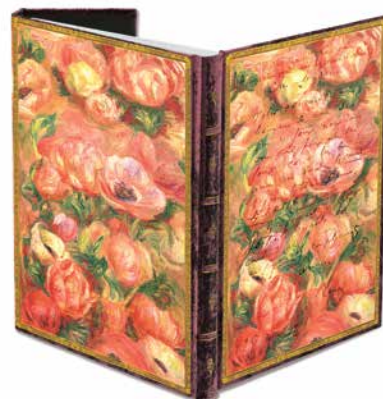

Celebrating what it is about Renaissance-style bindings that we have always found so captivating — the rich hues of the dyed leather — all of our Old Leather Collection and Old Leather Classics designs share this combination of embellished frame and coloured background. Most books in the original Collection also have wrap closures, though we have experimented with magnetic straps, while our Classics offer a simple, expandable elastic band. These are the perfect books for people with a classic style who don’t want to settle for a plain black book.

NEW TITLE

Renoir, Letter to Morisot (1892)

HARDCOVER — Smyth Sewn • Ribbon Marker • Pouch • Wrap Closure

Renoir, Letter to Morisot (1892) Ultra
7" x 9" • 120 gsm

<input checked="" type="checkbox"/> \$24.95	144 Pages	
<input type="checkbox"/> \$24.95	144 Pages	

Renoir, Letter to Morisot (1892) Midi
5" x 7" • 120 gsm

<input checked="" type="checkbox"/> \$19.95	144 Pages	
<input type="checkbox"/> \$19.95	144 Pages	

THE STORY BEHIND THE DESIGN

French artist Pierre-Auguste Renoir (1841–1919) was one of the leading painters of the Impressionist movement. He created several thousand paintings in his lifetime and is acclaimed for his portraiture and dreamy landscapes. His works are some of the most well-known and frequently reproduced in the history of art.