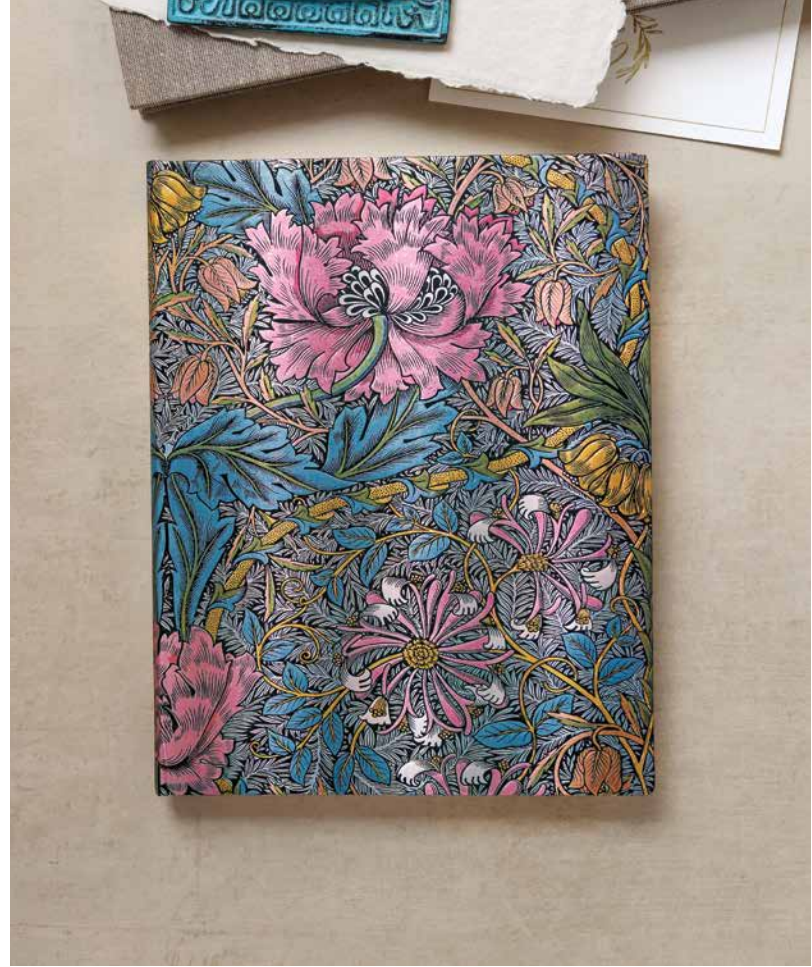

William Morris

HARDCOVER — Smyth Sewn • Ribbon Marker
Pouch • Elastic Closure • Book Edge Printing

William Morris (1834–1896) was one of the most celebrated practitioners of the Arts and Crafts movement. He embraced the ideal of craftspeople taking pride in their personal handiwork, as opposed to the dehumanizing onslaught of the Industrial Revolution's mass production techniques. He famously said that any decoration is futile when it does not remind you of something beyond itself.

Morris specialized in the ancient technique of hand woodblock printing to create his textile patterns and sought inspiration for his famous repeating patterns from the natural world and the decorative artists before him. The influence of "millefleurs" tapestries, early prints of herbs and the abundance of exquisite detail in medieval art can be appreciated in his works, like this Pink Honeysuckle design.

Morris Pink Honeysuckle Ultra
7" × 9" • 120 gsm

9385-5	☒	$26.95	144 Pages	9 781439 793855
9386-2	☐	$26.95	144 Pages	9 781439 793862

Morris Pink Honeysuckle Midi
5" × 7" • 120 gsm

9387-9	☒	$21.95	144 Pages	9 781439 793879
9388-6	☐	$21.95	144 Pages	9 781439 793886

Morris Pink Honeysuckle Mini
3¼" × 5½" • 85 gsm

9389-3	☒	$17.95	176 Pages	9 781439 793893

Morris Pink Honeysuckle
Canvas Bag
15" × 15" × 3½"

9415-9	☒	$24.95		9 781439 794159

NEW

Morris Pink Honeysuckle Mini
Address Book
3¼" × 5½" • 120 gsm

9623-8	☐	$17.95	128 Pages	9 781439 796238

Morris Pink Honeysuckle
Bookmark
1½" × 7¼"

9413-5	☐	$4.95		9 781439 794135

Morris Honeysuckle/
Morris Pink Honeysuckle
Washi Tape
2" × 5" × ½"

9420-3	☐	$10.95		9 781439 794203

9390-9	☐	$12.95		9 781439 793909