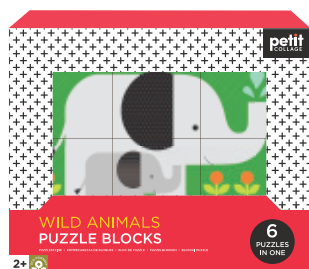

VEHICLES PUZZLE BLOCKS

Vehicle Puzzle Blocks. Includes 6 illustrated puzzle blocks to create 6 different puzzles of trusty vehicles: a fire truck, crane, back hoe, dump truck, tractor, and a bus. Made using FSC paper and over 50% recycled card. Ages 2+.

Package size:

8.4 x 6.9 x 2.6 in
213.4 x 175 x 66 mm

Carton quantity: 16

0810073340664

\$15.00 sugg retail

WILD ANIMALS PUZZLE BLOCKS

Wild Animal Puzzle Blocks. Includes 6 illustrated puzzle blocks to create 6 different puzzles of baby animal and parent: alligator, elephant, giraffe, lion, monkey, and panda. Made using FSC paper and over 50% recycled card. Ages 2+.