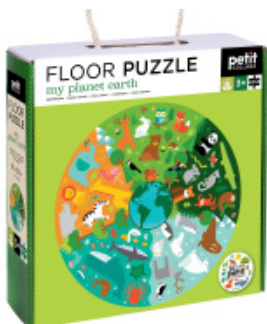

24-piece outer space-themed floor puzzle. Made using FSC paper and 75% recycled materials. Packaged in a keepsake carry-along box with cotton rope handle. Ages 3+.

Puzzle size:

24 x 18 in
460 x 610 mm

Package size:

10 x 9.2 x 2.6 in
233 x 256 x 67 mm

Carton quantity: 12

0736313543742

\$18.00 sugg retail

PUZZLES FOR PROGRESS

These puzzles are designed to grow with your child. Start with Beginner Puzzle sets that contain 3, 4, and 5-piece jigsaws for your child to enjoy as they grasp puzzling. Then move onto the 3 and 4-piece Spelling Puzzles to develop their vocabulary.

FLOOR PUZZLE—MY PLANET EARTH

Spark an interest in the natural world! Connect 25 chunky pieces to reveal over 40 animals from across five major habitats, then challenge little ones to a search-and-find game. Made using FSC paper and 75% recycled materials and packaged in a keepsake carry-along box with cotton rope handle. Ages 3+.