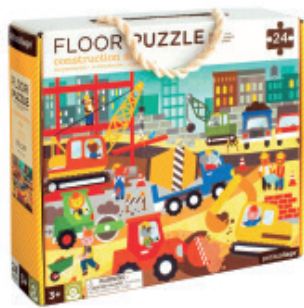

Puzzle size:

24 x 18 in
460 x 610 mm

Package size:

10 x 9.2 x 2.6 in
233 x 256 x 67 mm

Carton quantity: 12

0758524448692

\$18.00 sugg retail

**FLOOR PUZZLE—
CONSTRUCTION SITE**