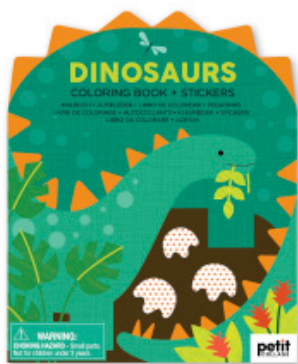

COLORING BOOK WITH STICKERS
DINOSAURS

Roar, stomp, and chew as you color these pre-historic scenes of friendly dinos. Includes 100 stickers. Made using FSC paper. Plastic-free with no lamination. Ages 4+.

Package size:
6.5 x 7.9 x 0.2 in
200 x 165 x 4 mm
Carton quantity: 50
0810073340886
$6.00 sugg retail