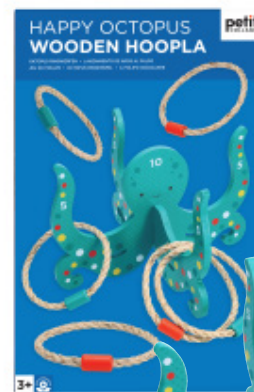

Package size:

4.7 x 4.7 x 4.7 in

120 x 120 x 120 mm

Carton Quantity: 12**9781797231969****\$17.00** sugg retail

ANIMAL FUN

Throw, balance, and score with our animal-themed wooden games.

HAPPY OCTOPUS WOODEN RING TOSS