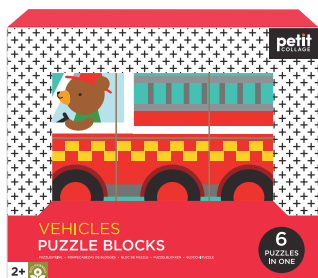

Package size:
10.6 x 10.3 x 1.8 in
260 x 268 x 45 mm
Carton Quantity: 12
0810073342552
\$24.00 sugg retail

MULTI-LANGUAGE SOLAR SYSTEM WOODEN TRAY PUZZLE

Explore the wonders of space with this tactile wooden learning puzzle! Fit the planet-shaped wooden pieces into the puzzle tray as you learn their names in English, Dutch, French, German, Italian, and Spanish by easily switching the language cards, and then use the guide sheet to show what you know! Made using FSC wood, and packaged using 75% recycled materials. Ages 3+.

Package size:
10.6 x 10.6 x 1.8 in
270 x 270 x 45 mm
Carton Quantity: 12
9781797231976
\$25.00 sugg retail

PUZZLE BLOCKS

Toddlers will love building these animal and vehicle-themed puzzle blocks. With six ways to stack and play, they encourage early learning through coordination and matching.