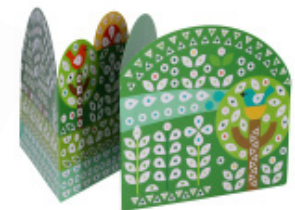

**MOSAIC STICKER ACTIVITY:
ON THE MOVE**

Take a ride around the town by matching the colors of dots and stickers! Includes 6 stand-up vehicle pieces, over 1000 stickers across 4 large sticker sheets, and double-sided foldout background measuring 34 in / 86 cm. Made using FSC materials. Plastic-free. Ages 4+.

Package size:

9.4 x 12.6 x 0.3 in
319 x 240 x 8 mm

Carton Quantity: 50

9781797241616

\$12.00 sugg retail

**MOSAIC STICKER ACTIVITY:
ANIMAL FRIENDS**

Make wild scenes by matching the colors of dots and stickers! Includes 6 stand-up animal character pieces, over 1000 stickers across 4 large sticker sheets, and double-sided foldout background measuring 34 in / 86 cm. Made using FSC materials. Plastic-free. Ages 4+.

Package size:

9.4 x 12.6 x 0.3 in
319 x 240 x 8 mm

Carton Quantity: 50

9781797237541

\$12.00 sugg retail

**STICKER ACTIVITY SET:
WILD WOODLAND**

Fill the forest with wildlife! Includes over 100 stickers of animals and plants to place across the double-sided foldout scene measuring 34 in / 86 cm. Made using FSC materials. Plastic-free. Ages 3+.