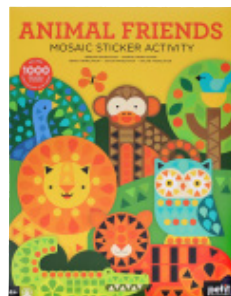

**MOSAIC STICKER ACTIVITY:
ON THE MOVE**

Take a ride around the town by matching the colors of dots and stickers! Includes 6 stand-up vehicle pieces, over 1000 stickers across 4 large sticker sheets, and double-sided foldout background measuring 34 in / 86 cm. Made using FSC materials. Plastic-free. Ages 4+.

Package size:

9.4 x 12.6 x 0.3 in
319 x 240 x 8 mm

Carton Quantity: 50

9781797241616

\$12.00 sugg retail

**MOSAIC STICKER ACTIVITY:
ANIMAL FRIENDS**

Make wild scenes by matching the colors of dots and stickers! Includes 6 stand-up animal character pieces, over 1000 stickers across 4 large sticker sheets, and double-sided foldout background measuring 34 in / 86 cm. Made using FSC materials. Plastic-free. Ages 4+.

Package size:

9.4 x 12.6 x 0.3 in
319 x 240 x 8 mm

Carton Quantity: 50

9781797237541

\$12.00 sugg retail

**STICKER ACTIVITY SET:
WILD WOODLAND**

Fill the forest with wildlife! Includes over 100 stickers of animals and plants to place across the double-sided foldout scene measuring 34 in / 86 cm. Made using FSC materials. Plastic-free. Ages 3+.