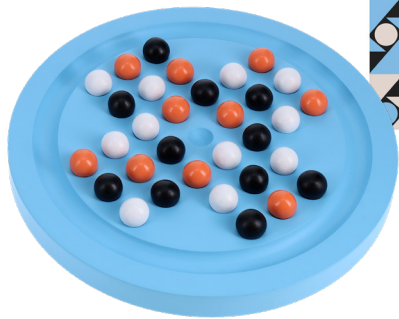

WOODEN SOLITAIRE

This colorful package brings a new take on the classic puzzle board game of Solitaire! Vintage-style fun awaits in this beautiful box that houses an elegant wooden board and 33 brightly colored wooden marbles—everything needed to play the classic solitaire game. Play solo or play the doubles version with a friend! The rules are few, but the strategies are many: Capture as many marbles as possible by jumping over them. If you manage to end up with only one marble left in the center, you're a winner!

Package size:
9.25 x 9.25 in
235 x 235 mm
Carton Quantity: 8
0810073342262
$28.00 sugg retail