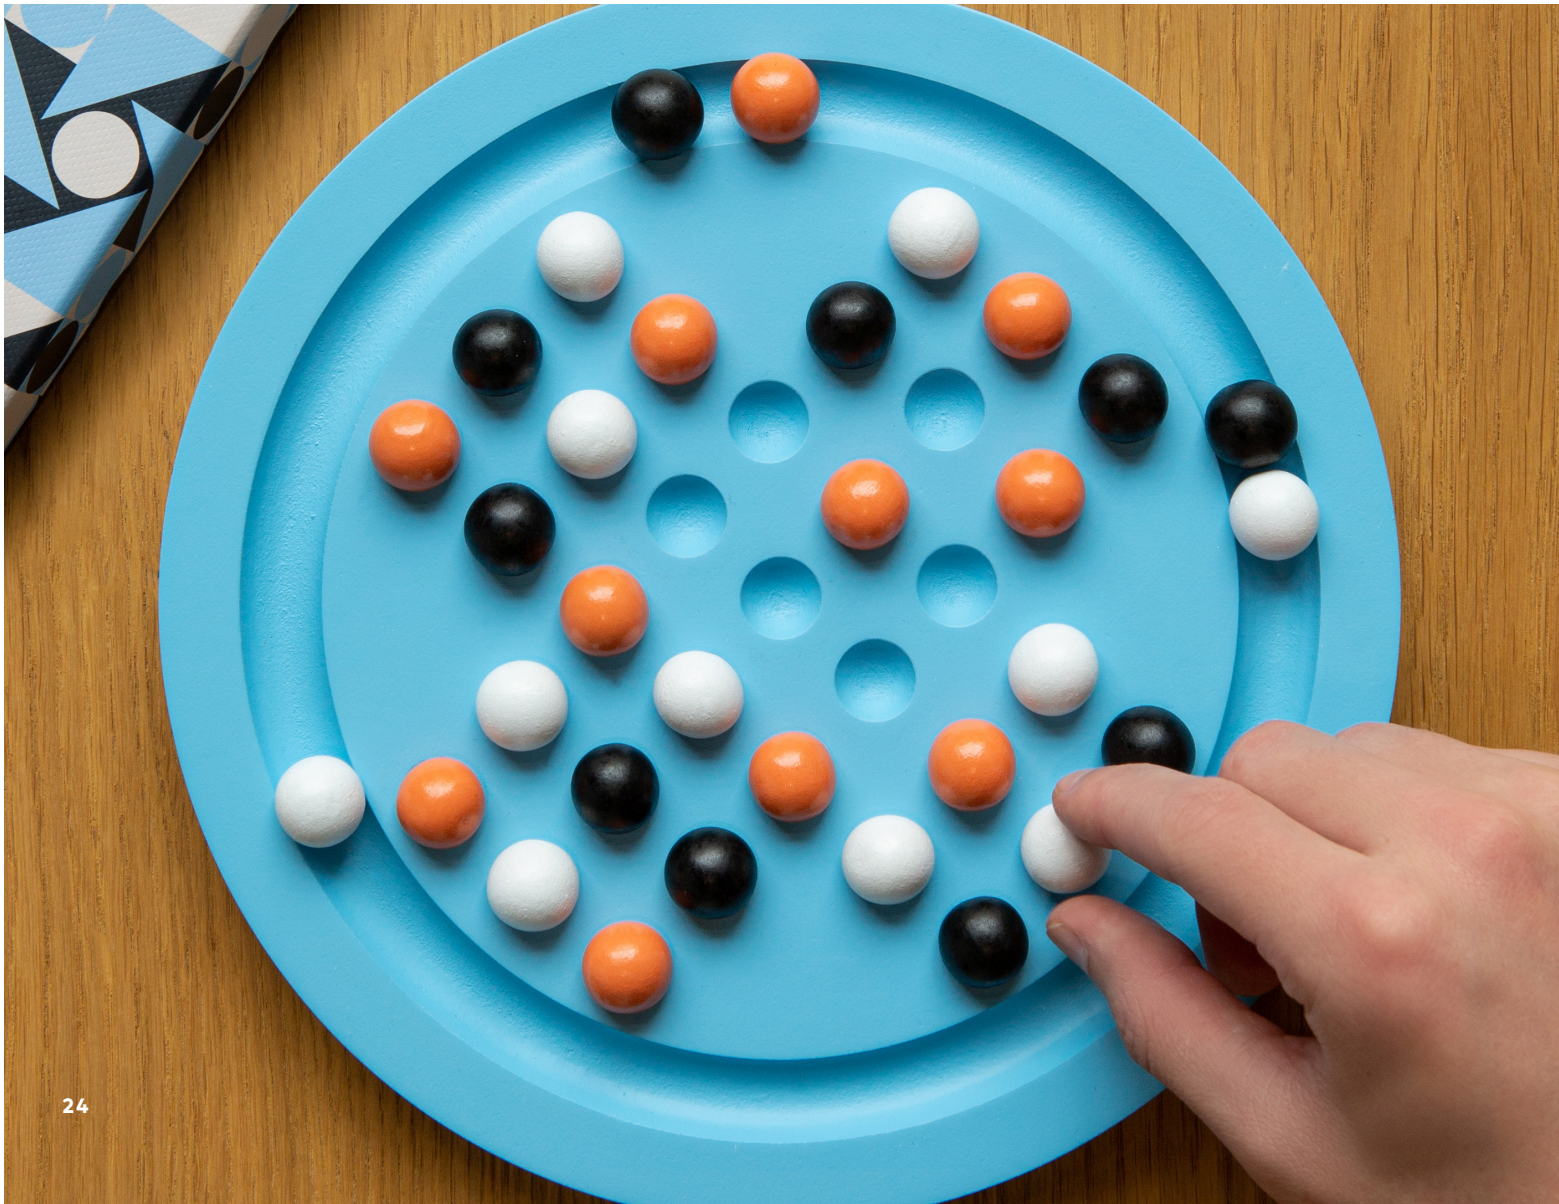

WOODEN SOLITAIRE

This colorful package brings a new take on the classic puzzle board game of Solitaire! Vintage-style fun awaits in this beautiful box that houses an elegant wooden board and 33 brightly colored wooden marbles—everything needed to play the classic solitaire game. Play solo or play the doubles version with a friend! The rules are few, but the strategies are many: Capture as many marbles as possible by jumping over them. If you manage to end up with only one marble left in the center, you're a winner!

Package size:
9.25 x 9.25 in
235 x 235 mm
Carton Quantity: 8
0810073342262
$28.00 sugg retail