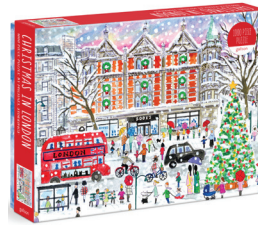

Michael Storings
Christmas In London
1000 Piece Puzzle
$16.99 (£14.99)
9780735378353
Box: 11.25" x 8.25" x 2",
286 x 210 x 51mm
Puzzle: 20" x 27", 508 x 686 mm
Includes puzzle insert