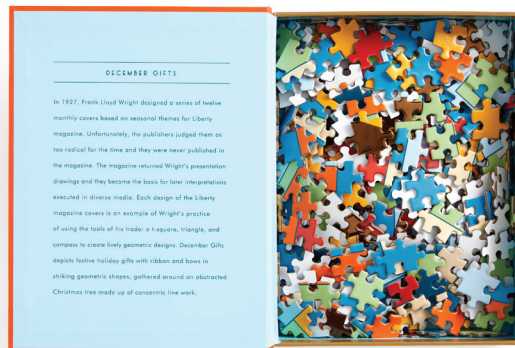

\$19.99 (£17.99)

9780735381346

Box: 6.5 x 8.25 x 2", 165 x 210 x 50 mm

Puzzle: 14 x 8.5", 356 x 216 mm

Keepsake Box with Magnetic Closure

Printed interior box liner

Puzzle insert

FRANK LLOYD WRIGHT HILLSIDE CURTAIN 1500 PIECE FOIL PUZZLE