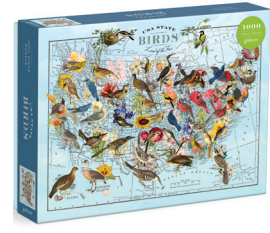

ISBN: 978-0-7353-7492-8

Michael Storrings Apple Pickin'
1000 Piece Puzzle
\$17.99
9780735374911
 Box: 11.25 X 8.25 X 2",
 286 X 210 X 51mm
 Puzzle: 27 X 20", 686 X 508 mm
 Includes Puzzle Insert

ISBN: 978-0-7353-7491-1

Desert Avian Friends
1000 Piece Puzzle
\$17.99
9780735375307
 Box: 8.5 x 10 x 2", 210 x 286 x 51mm
 Puzzle: 20 x 27", 508 x 686 mm
 Includes Puzzle Insert

ISBN: 978-0-7353-7530-7

Wendy Gold State Birds
1000 Piece Puzzle
\$16.99
9780735372979
 Box: 11.25 x 8.25 x 2",
 286 x 210 x 51mm
 Puzzle: 27 x 20", 686 x 508 mm
 Includes Puzzle Insert