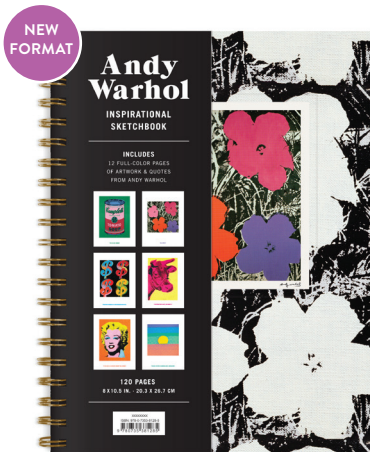

ANDY WARHOL INSPIRATIONAL SKETCH-BOOK

$22.99 (£19.99)

9780735381285

Book: 8 x 10.5", 203 x 267 mm

Wire-O binding, 120 Pages

Includes 12 full color pages of art and Warhol quotes, 108 Blank Pages for ideating and creating