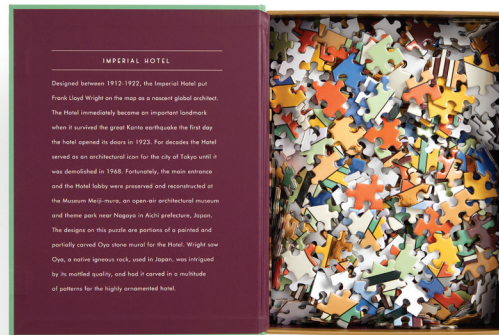

FRANK LLOYD WRIGHT IMPERIAL HOTEL 500 PIECE BOOK PUZZLE

$19.99 (£17.99)

9780735381353

Box: 6.5 x 8.25 x 2", 165 x 210 x 50 mm

Puzzle: 14 x 8.5", 356 x 216 mm

Keepsake Box with Magnetic Closure

Printed interior box liner

Puzzle insert