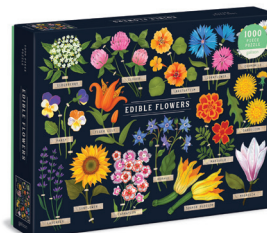

Edible Flowers
1000 Piece Puzzle
$16.99
9780735369078
Box Size: 11¼ x 8¼ x 2",
210 x 286 x 51 mm
Puzzle Size: 27 x 20", 686 x 508 mm

ISBN: 978-0-7353-6907-8