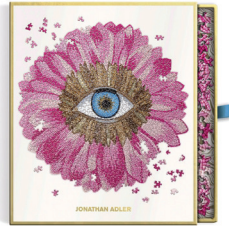

FOIL

Flora Heart
750 Piece Shaped Puzzle
\$19.99
9780735373358
 Box: 11.25 X 8.25 X 2",
 286 x 210 x 51 mm
 Puzzle: 20 x 19.8"
 Includes Puzzle Insert

FOIL

Paper Dogs
750 Piece Shaped Puzzle
\$19.99
9780735372986
Box: 11.25 X 8.25 X 2",
286 x 210 x 51 mm
Puzzle: 24 x 27.2", 609 x 690 mm
Includes Puzzle Insert