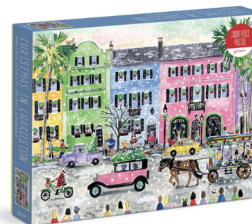

**Michael Storings
Christmas In Charleston
1000 Piece Puzzle In Square Box**
$16.99
9780735372030
Box: 11.25 x 8.25 x 2",
286 x 210 x 51mm
Puzzle: 27 x 20", 686 x 508 mm
Includes Puzzle Insert

ISBN: 978-0-7353-7203-0