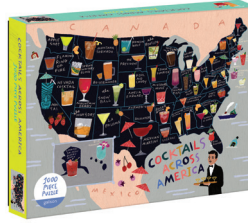

Cocktails Across America
1000 Piece Puzzle
$16.99
9780735357860
Box Size: 8¼ x 11¼ x 2",
210 x 286 x 51 mm
Puzzle Size: 27 x 20",
686 x 508 mm

ISBN: 978-0-7353-5786-0