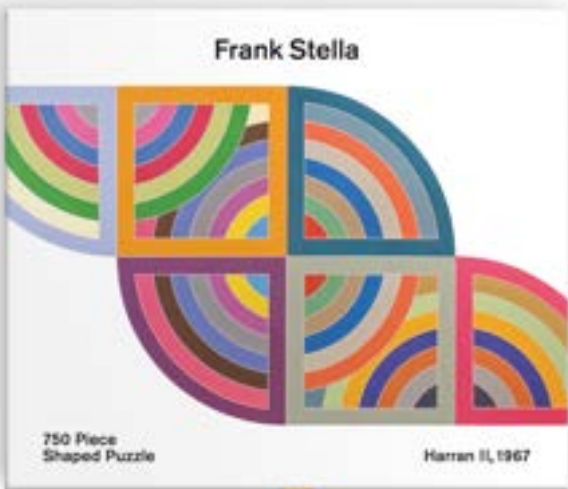

**Frank Lloyd Wright
Hillside Curtain Premium
A5 Notebook**

\$29.99 • £27.99 • 9780735389953

6 x 8.25 x 0.75 in
15 x 21 x 2 cm
Pub Date: 7/14/26

- Layflatbinding with 300 lined pages
- Full Color Endpapers
- Foil stamped cover
- Removable dust jacket with tip-on foil label

**Frank Lloyd Wright
Hoffman House Premium
A5 Notebook**

\$29.99 • £27.99 • 9780735389946

6 x 8.25 x 0.75 in
15 x 21 x 2 cm
Pub Date: 7/14/26

- Layflatbinding with 300 lined pages
- Full Color Endpapers
- Foil stamped cover
- Removable dust jacket with tip-on foil label

**Frank Lloyd Wright
Magic Patterns Painting Kit**

\$16.99 • £14.99 • 9780735389816

6.75 x 8.75 x 0.375 in
17 x 22 x 1 cm
Pub Date: 7/14/26

- Gumstrip-bound book
- 10 cards with embedded paint dots
- Paint in designs by activating the dots with water
- Includes 1 Paintbrush