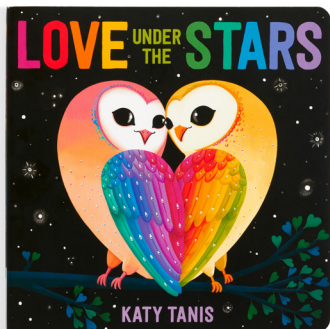

LOVE UNDER THE STARS BOARD BOOK

$9.99 (£8.99) | 9780735379084

The *Love Under The Stars Board Book* from Mudpuppy features sweet rhyming text and colorful artwork to highlight the many ways animals express love at nighttime.

- 24 Pages
- Trim: 7 x 7", 18 x 18cm