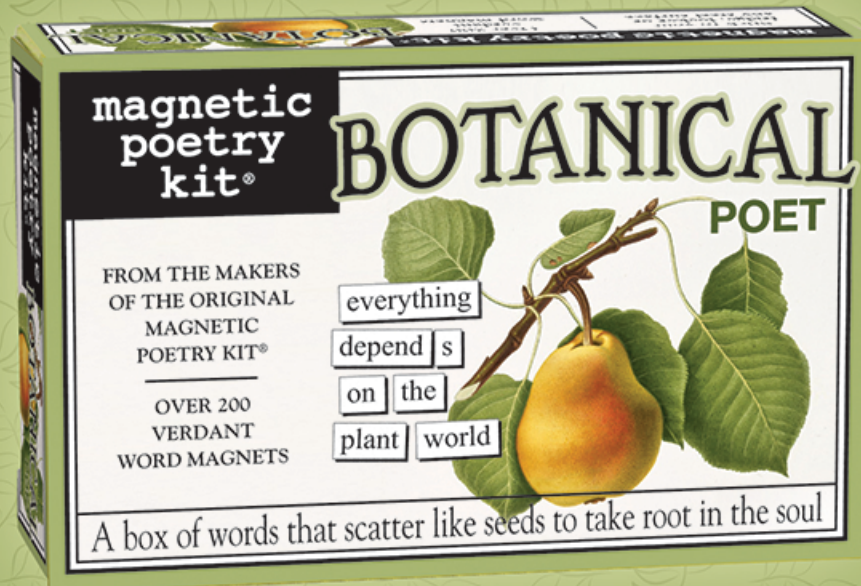

magnetic poetry®

2024

catalog

This is the one that kicked off the refrigerator poetry craze and brought Magnetic Poetry to millions of fridge doors, lockers, cookie sheets and car bumpers worldwide. Contains over 300 words and word fragments.

language

(Actual tile size.)

The Poet is the result of a collaboration between ourselves and Magnetic Poetry superfans. We sifted through lists of thousands of "favorite words", selected over 300 of the ripest and juiciest, and blended them into a most-delicious word mix.