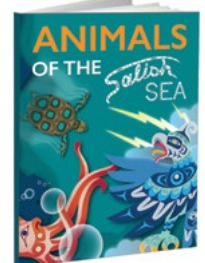

Storm Angecone, Lac Seul First Nation, Ojibwe

L'nbP'nb' <f'nb'>

MAGNETIC ANIMALS

each set has 2 magnetic pads with Indigenous animals and a play scene
 play scene size: 14" x 10" (folded into 7" x 10" booklet)
 for ages 3 and up
 self packaged booklet in clear bag
 please order in multiples of 3 per design

EST
 AVAILABLE
 SEPT/OCT
 \$5.50/set

Inside Play Scene

Animal Magnets

CCLR4

MA101
 Animals of the Salish Sea
 - In the Sky
 Coast Salish Artists

Inside Play Scene

Animal Magnets

CBB18

MA102
 Animals of the Salish Sea
 - In the Forest
 Coast Salish Artists

Inside Play Scene

Animal Magnets

CHB5

MA103
 Animals of the Salish Sea
 - In the Ocean
 Coast Salish Artists

FCARD2

Great for:

- Storytelling
- Fine Motor Skills
- Learning about Animals
- Exploring Indigenous Art