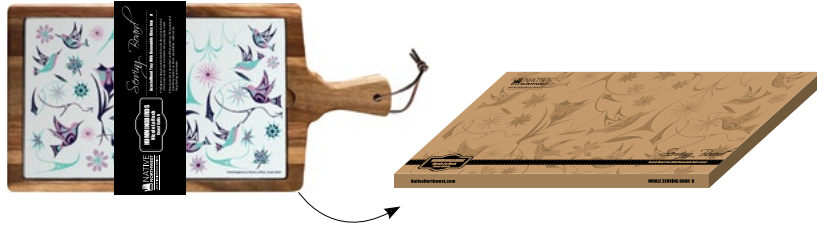

SERVING BOARDS

acacia wood tray: 13.5" x 8.5" + 4"L handle
removable glass insert: 12" x 7.25"
Indigenous design printed with food-safe ink
on the back of the scratch-resistant tempered glass insert
not microwave safe, hand wash only
packaged with cardboard sleeve for easy display
individually boxed for easy gift giving

EST.
AVAILABLE
EARLY OCT
$22.50

AWGB15
Hummingbirds
Nicole La Rock,
Coast Salish