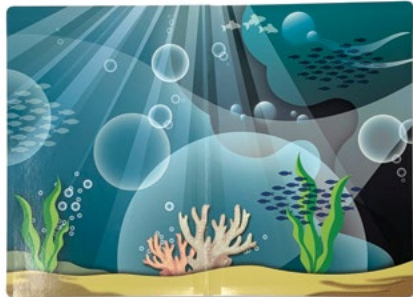

Inside Play Scene