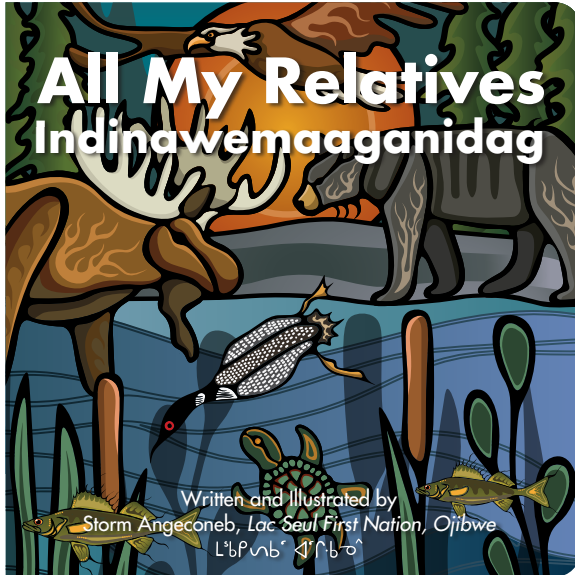

BOARD BOOK

soy-based ink and water-based protective coating
paper sourced from sustainable forests
for ages 3 - 6

AVAILABLE
NOW
\$6.00

CBB24 (16 PAGES; 6.5" X 6.5") ISBN: 9781554768073

All My Relatives (Indinawemaaganidag)