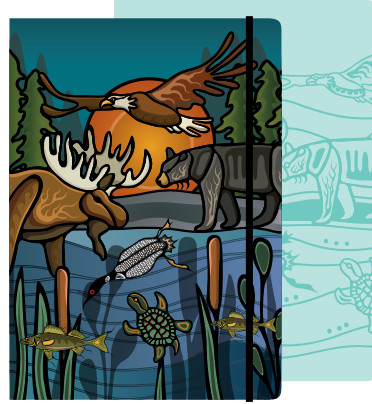

JOURNALS

5.875" x 8.25", hard cover with elastic band
192 pages, FSC approved paper

blank paper on left, lined paper on right, ideal for drawing and taking notes

EST
AVAILABLE
NOV
\$6.50

JRL21
Ojibwe Florals
Storm Angeconebe,
Lac Seul First Nation, Ojibwe